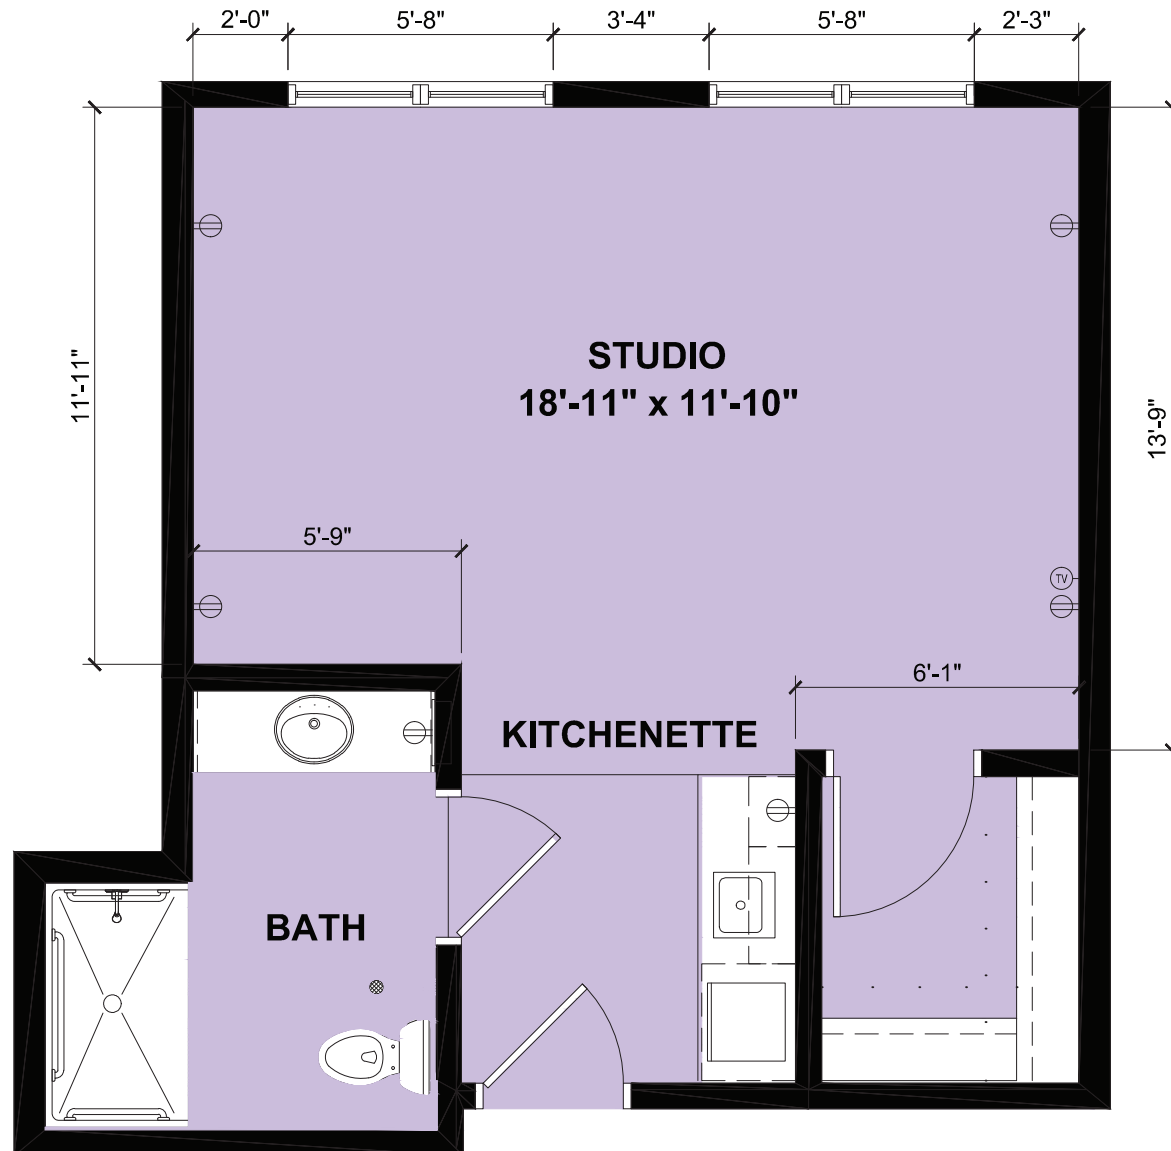

Unit Type I2-HC — Studio Iris II HC

460 Sq. Ft.

(Measurements are an approximation)

LEGEND OF SYMBOLS

- ⊕ DUPLEX WALL OUTLET
- ⚡ TELEPHONE/DATA WALL OUTLET
- Ⓣ TV ANTENNA WALL OUTLET