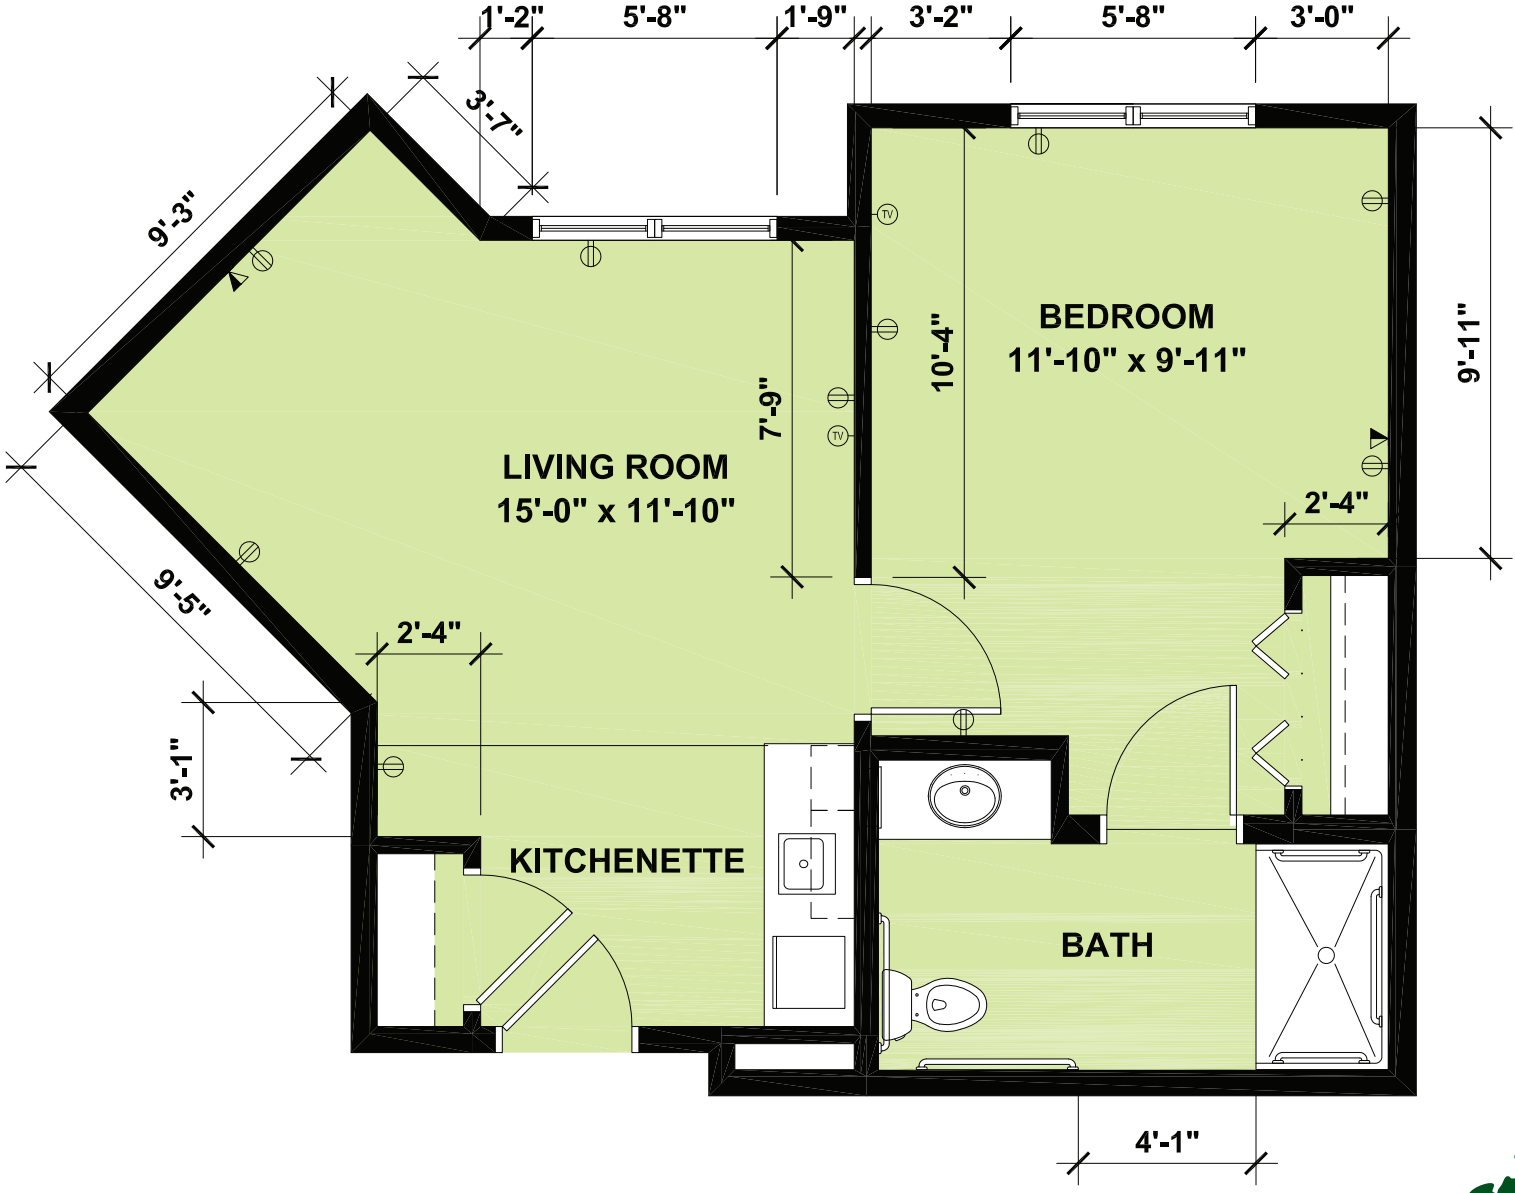

**Unit Type L-HC — Lily HC**

563 Sq. Ft.

**LEGEND OF SYMBOLS**

- ⊕ DUPLEX WALL OUTLET
- ◀ TELEPHONE/DATA WALL OUTLET
- ⊕-TV TV ANTENNA WALL OUTLET