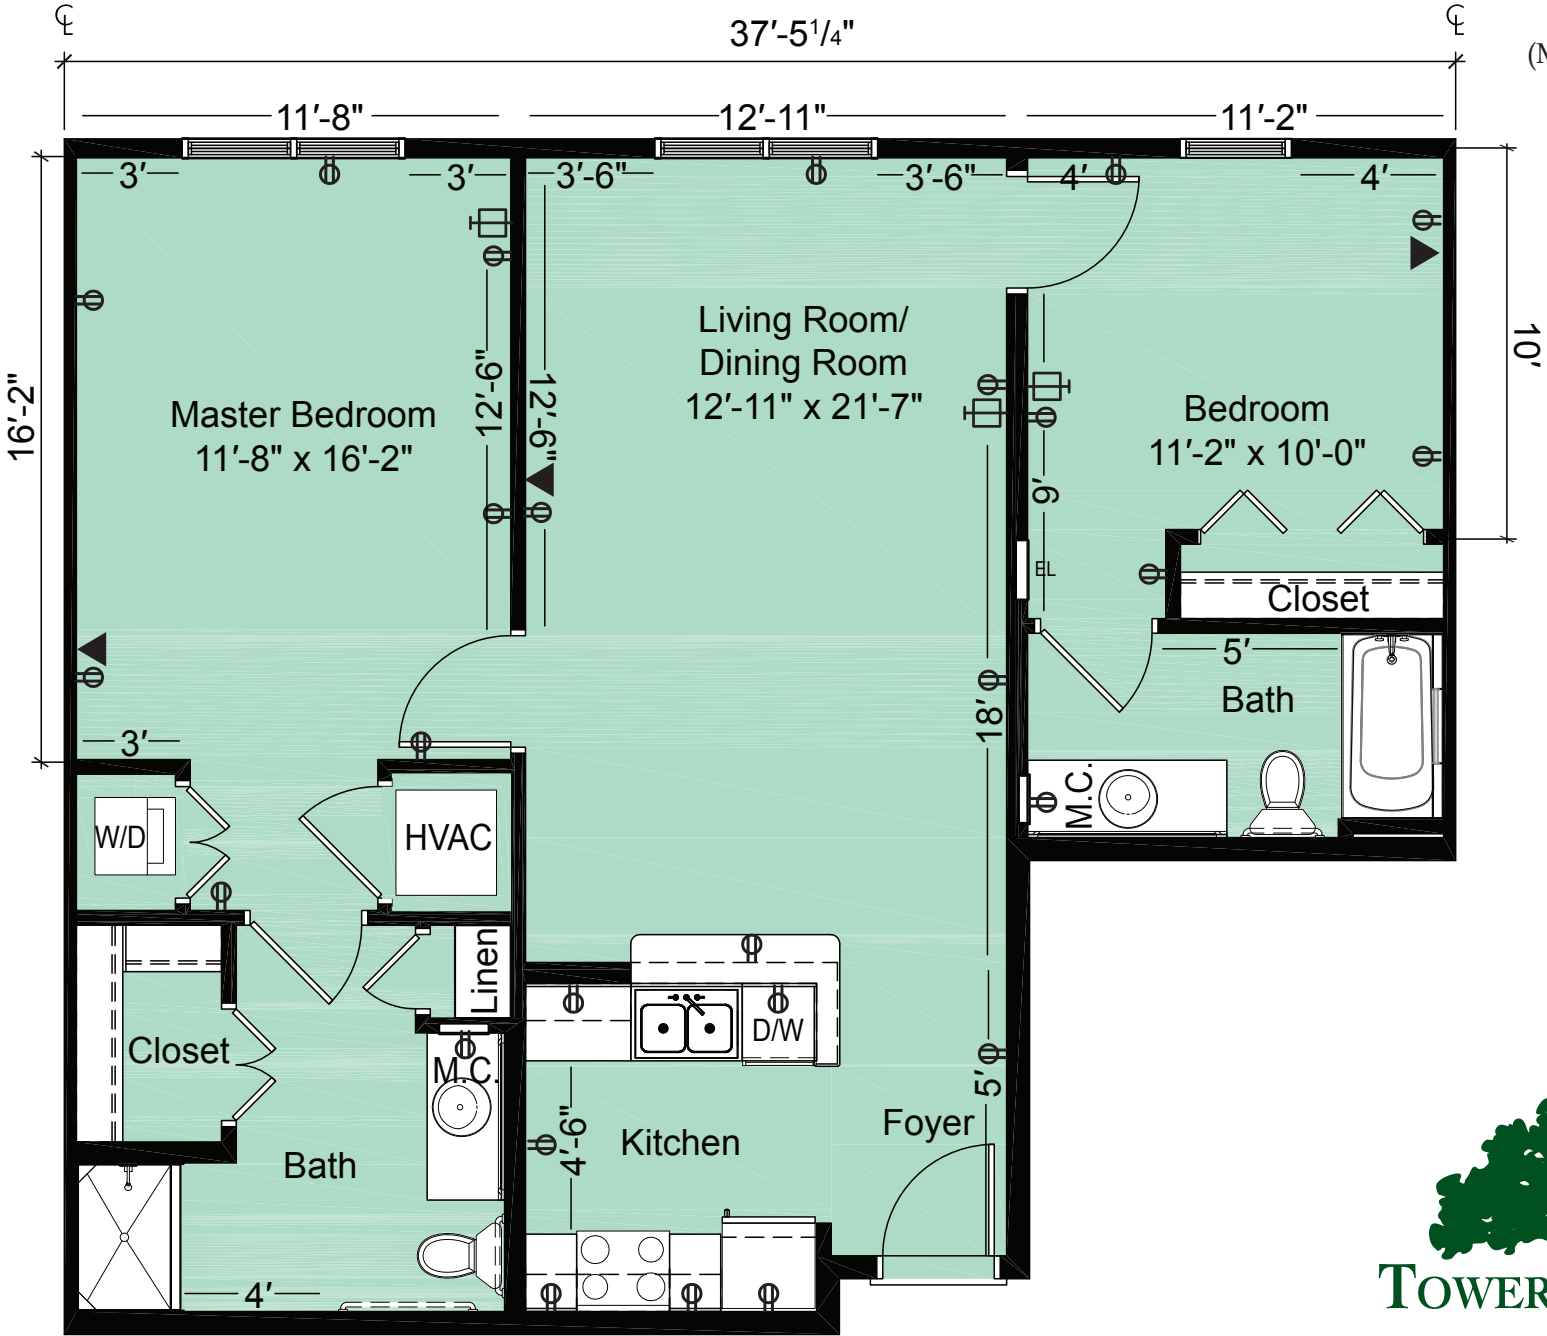

Unit Type — E3-Elm III

1,050 Sq. Ft.

(Measurements are an approximation)

200 Majestic Oaks Drive, Shreveport, LA 71115
(318) 212-OAKS(6257) oaksofla.com